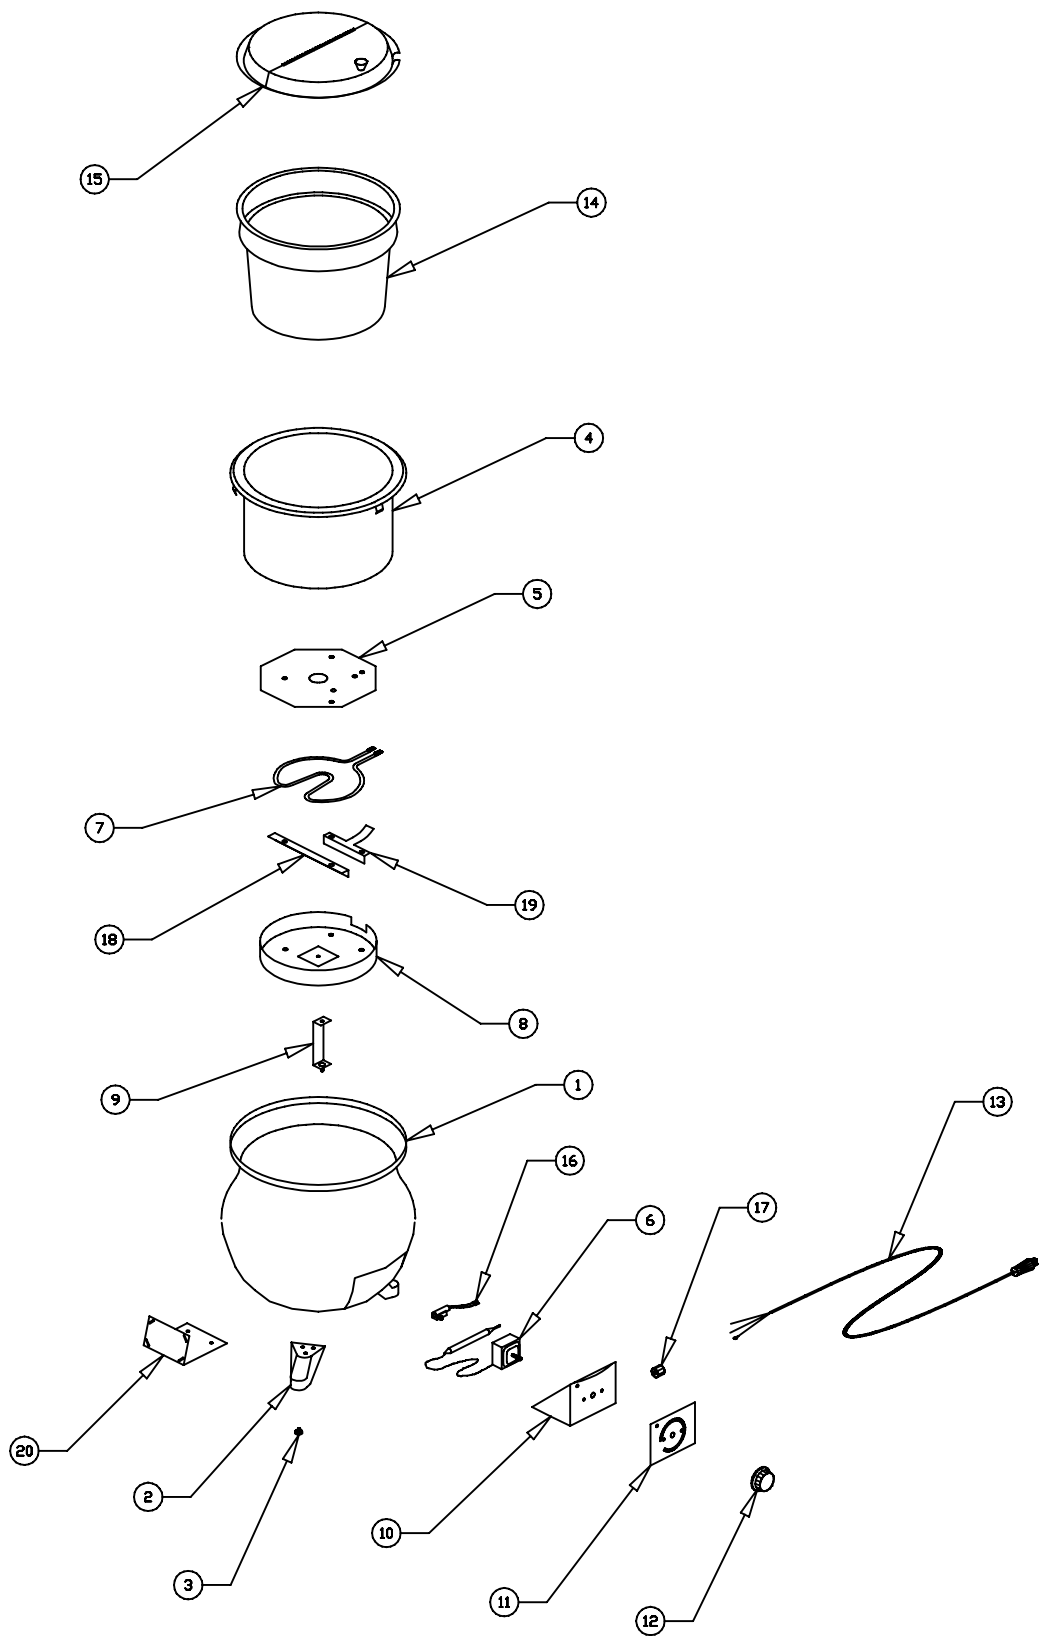

REPLACEMENT PARTS CATALOG

CWK-1

KETTLE COOKER WARMER

CWK-1 56725 - 120V

CWK-1 56747 - 240V

CWK-1 56750 - 240V

CWK-1 56776 - 120V

APW / Wyott
FOOD SERVICE EQUIPMENT CO.
DALLAS, TX 75226

Part No. 67115 - Rev 3/2000

CWK-1 KETTLE COOKER WARMER

<i>ITEM NUMBER</i>	<i>STOCK NUMBER</i>	<i>DESCRIPTION</i>
1	56744	WRAPPER, KETTLE
2	56739	LEG STAND
3	56736	FOOT
4	56745	WELL POT
5	50817	HEAT TRANSFER PLATE
6	56527	THERMOSTAT
7	55960	HEATING ELEMENT 120V-800W
7A	55962	HEATING ELEMENT 240V-800W
8	55994	ELEMENT COVER
9	56733	POT SUPPORT BRACKET
10	56738	CONTROL BOX
11	58104	DIAL PLATE
12	56740	KNOB, THERMOSTAT
13	55947	CORD, POWER 120V
13A	55947	CORD, POWER 240V (PLUG REMOVED)
14	21395	INSET POT
15	23790	HINGED COVER W/CLIPS
16	55682	INDICATOR LIGHT
17	89101	STRAIN RELIEF BUSHING
18	55695	ELEMENT CLAMP
19	55696	ANTI ROTATION CLAMP
20	56742	LABEL HOLDER
	56737	WIRING HARNESS
	89120	JIFFY CLIP
	89054	6-32 KEPS NUT
	88961	10-24 GREEN HEX NUT
	89061	10-24 HEX NUT
	89081	#10 LOCKWASHER
	89071	#10 FLAT WASHER
	89059	#10 EXTERNAL LOCKWASHER
	88983	6-32 x 1/2" PAN HEAD SCREW
	89044	10-32 x 5/16" SCREW